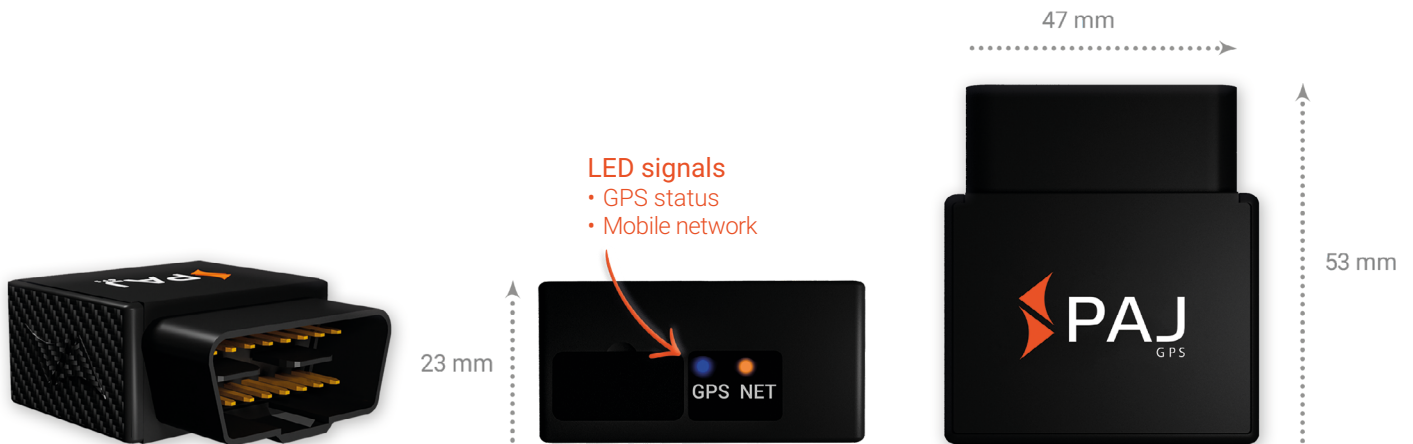

CAR OBD FINDER 4G 2.0

DATA SHEET

Easy connection via the OBD connector

Always ready to use

Splash-proof

45 g

4G LTE

9-35 V

Technical details:

- Battery connection OBD 9-35 V
- Battery type (internal) 3.7 V 180 mAh Li-ion
- GPS accuracy up to 5 meters
- Waterproof splash-proof
- Operating environment from -20°C to +75°C
- Humidity from 10 % to 85 %